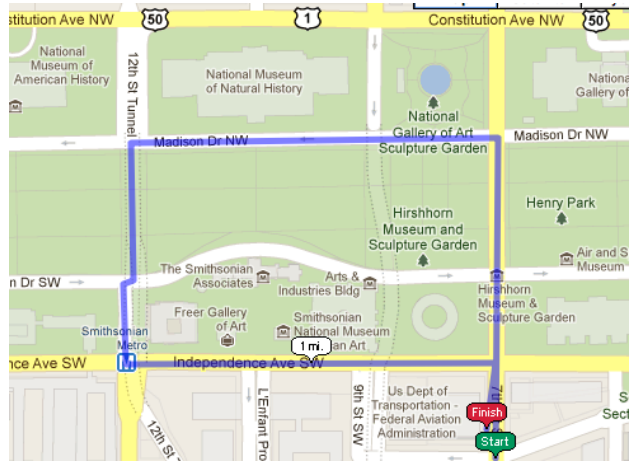

1.2 Mile Extension – 7th to 12th Street Loop across National Mall

From L'Enfant Plaza (7th Street and Maryland Avenue SW)

- Run up 7th Street to Madison Drive
- Take left on Madison Drive past National History Museum
- Take left across Mall by 12th Street, heading towards Independence Avenue SW
- Take left at Independence Avenue to 7th Street SW
- Take right at 7th Street to Maryland Avenue